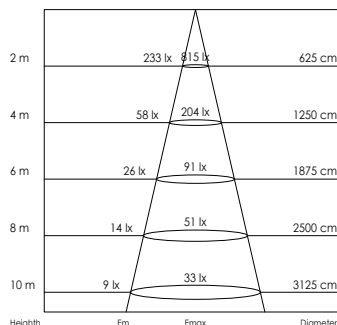

LED PRO-BAY SERIE (LED PRO-BAY SERIES)

CE IP40 IP65

406420/ .. / ..

Kleurtemperatuur
Color temperature

- 0: Warm wit, 3000K
  Warm white
- 1: Puur wit, 4000K
  Pure white
- 2: Koud wit, 6000K
  Cool white
- 5: Warm wit, 3000K, dimbaar
  Warm white, dimmable
- 6: Puur wit, 4000K, dimbaar
  Pure white, dimmable
- 7: Koud wit, 6000K, dimbaar
  Cool white, dimmable

Uitvoering
Version

- 2: IP40, 120°, transparante lens
  Transparent lens
- 3: IP40, 120°, opalen lens
  Opal lens
- 7: IP65, 120°, transparante lens
  Transparent lens
- 8: IP65, 120°, opalen lens
  Opal lens

- LED Pro-Bay 70W
- Zeer hoog rendement (tot 135 Lm/W) door toepassing van SMD midpower LED's en LED driver met hoge efficiëntie
- Hoge kwaliteit gegoten aluminium koellichaam, duurzaam gepoedercoat
- Betrouwbare prestaties, ook op lange termijn door toepassing van Philips Lumileds LED's en Meanwell driver
- Beschikbaar in waterdichte en/of dimbare uitvoering (0-10V)

Toepassingsgebieden: magazijnen, productie- en logistieke hallen, overdekte stadions, openbare plaatsen en andere industriële of commerciële verlichtingstoepassingen.

- LED Pro-Bay 70W
- Very high performance (up to 135 Lm/W) by applying SMD midpower LEDs and LED driver with high efficiency
- High quality cast aluminum heat sink with durable powdercoating
- Reliable performance, over time by using Philips Lumileds LEDs and Meanwell driver
- Available in waterproof and/or dimmable version (0-10V)

Applications: warehouses, production and logistics halls, indoor stadiums, public places and other industrial or commercial lighting applications.