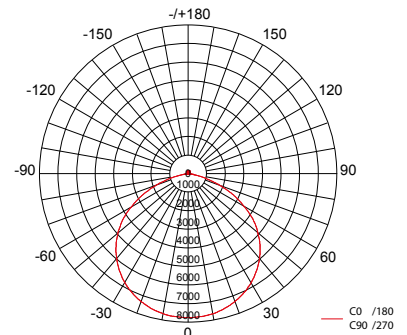

LED PRO-BAY SERIE (LED PRO-BAY SERIES)

CE IP40 IP65

406423/ .. / ..

Kleurtemperatuur
Color temperature

- 0: Warm wit, 3000K
  Warm white
- 1: Puur wit, 4000K
  Pure white
- 2: Koud wit, 6000K
  Cool white
- 5: Warm wit, 3000K, dimbaar
  Warm white, dimmable
- 6: Puur wit, 4000K, dimbaar
  Pure white, dimmable
- 7: Koud wit, 6000K, dimbaar
  Cool white, dimmable

Uitvoering
Version

- 2: IP40, 120°, transparante lens
  Transparent lens
- 3: IP40, 120°, opalen lens
  Opal lens
- 7: IP65, 120°, transparante lens
  Transparent lens
- 8: IP65, 120°, opalen lens
  Opal lens

- LED Pro-Bay 150W
- Zeer hoog rendement (tot 135 Lm/W) door toepassing van SMD midpower LED's en LED driver met hoge efficiëntie
- Hoge kwaliteit gegoten aluminium koellichaam, duurzaam gepoedercoat
- Betrouwbare prestaties, ook op lange termijn door toepassing van Philips Lumileds LED's en Meanwell driver
- Beschikbaar in waterdichte en/of dimbare uitvoering (0-10V)

Toepassingsgebieden: magazijnen, productie- en logistieke hallen, overdekte stadions, openbare plaatsen en andere industriële of commerciële verlichtingstoepassingen.

- LED Pro-Bay 150W
- Very high performance (up to 135 Lm/W) by applying SMD midpower LEDs and LED driver with high efficiency
- High quality cast aluminum heat sink with durable powdercoating
- Reliable performance, over time by using Philips Lumileds LEDs and Meanwell driver
- Available in waterproof and/or dimmable version (0-10V)

Applications: warehouses, production and logistics halls, indoor stadiums, public places and other industrial or commercial lighting applications.