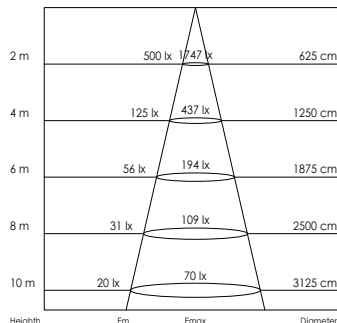

LED PRO-BAY SERIE (LED PRO-BAY SERIES)

CE IP40 IP65

406423/ .. / ..

Kleurtemperatuur
Color temperature

- 0: Warm wit, 3000K
  Warm white
- 1: Puur wit, 4000K
  Pure white
- 2: Koud wit, 6000K
  Cool white
- 5: Warm wit, 3000K, dimbaar
  Warm white, dimmable
- 6: Puur wit, 4000K, dimbaar
  Pure white, dimmable
- 7: Koud wit, 6000K, dimbaar
  Cool white, dimmable

Uitvoering
Version

- 2: IP40, 120°, transparante lens
  Transparent lens
- 3: IP40, 120°, opalen lens
  Opal lens
- 7: IP65, 120°, transparante lens
  Transparent lens
- 8: IP65, 120°, opalen lens
  Opal lens

- LED Pro-Bay 150W
- Zeer hoog rendement (tot 135 Lm/W) door toepassing van SMD midpower LED's en LED driver met hoge efficiëntie
- Hoge kwaliteit gegoten aluminium koellichaam, duurzaam gepoedercoat
- Betrouwbare prestaties, ook op lange termijn door toepassing van Philips Lumileds LED's en Meanwell driver
- Beschikbaar in waterdichte en/of dimbare uitvoering (0-10V)

Toepassingsgebieden: magazijnen, productie- en logistieke hallen, overdekte stadions, openbare plaatsen en andere industriële of commerciële verlichtingstoepassingen.

- LED Pro-Bay 150W
- Very high performance (up to 135 Lm/W) by applying SMD midpower LEDs and LED driver with high efficiency
- High quality cast aluminum heat sink with durable powdercoating
- Reliable performance, over time by using Philips Lumileds LEDs and Meanwell driver
- Available in waterproof and/or dimmable version (0-10V)

Applications: warehouses, production and logistics halls, indoor stadiums, public places and other industrial or commercial lighting applications.