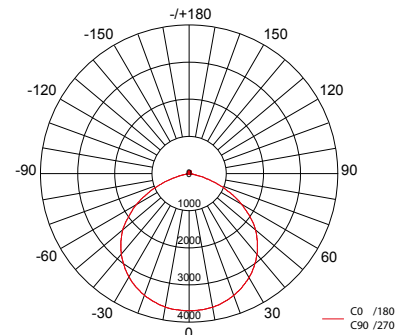

LED PRO-BAY SERIE (LED PRO-BAY SERIES)

CE IP40 IP65

406420/ .. / ..

Kleurtemperatuur
Color temperature

- 0: Warm wit, 3000K
  Warm white
- 1: Puur wit, 4000K
  Pure white
- 2: Koud wit, 6000K
  Cool white
- 5: Warm wit, 3000K, dimbaar
  Warm white, dimmable
- 6: Puur wit, 4000K, dimbaar
  Pure white, dimmable
- 7: Koud wit, 6000K, dimbaar
  Cool white, dimmable

Uitvoering
Version

- 2: IP40, 120°, transparante lens
  Transparent lens
- 3: IP40, 120°, opalen lens
  Opal lens
- 7: IP65, 120°, transparante lens
  Transparent lens
- 8: IP65, 120°, opalen lens
  Opal lens

- LED Pro-Bay 70W
- Zeer hoog rendement (tot 135 Lm/W) door toepassing van SMD midpower LED's en LED driver met hoge efficiëntie
- Hoge kwaliteit gegoten aluminium koellichaam, duurzaam gepoedercoat
- Betrouwbare prestaties, ook op lange termijn door toepassing van Philips Lumileds LED's en Meanwell driver
- Beschikbaar in waterdichte en/of dimbare uitvoering (0-10V)

Toepassingsgebieden: magazijnen, productie- en logistieke hallen, overdekte stadions, openbare plaatsen en andere industriële of commerciële verlichtingstoepassingen.

- LED Pro-Bay 70W
- Very high performance (up to 135 Lm/W) by applying SMD midpower LEDs and LED driver with high efficiency
- High quality cast aluminum heat sink with durable powdercoating
- Reliable performance, over time by using Philips Lumileds LEDs and Meanwell driver
- Available in waterproof and/or dimmable version (0-10V)

Applications: warehouses, production and logistics halls, indoor stadiums, public places and other industrial or commercial lighting applications.